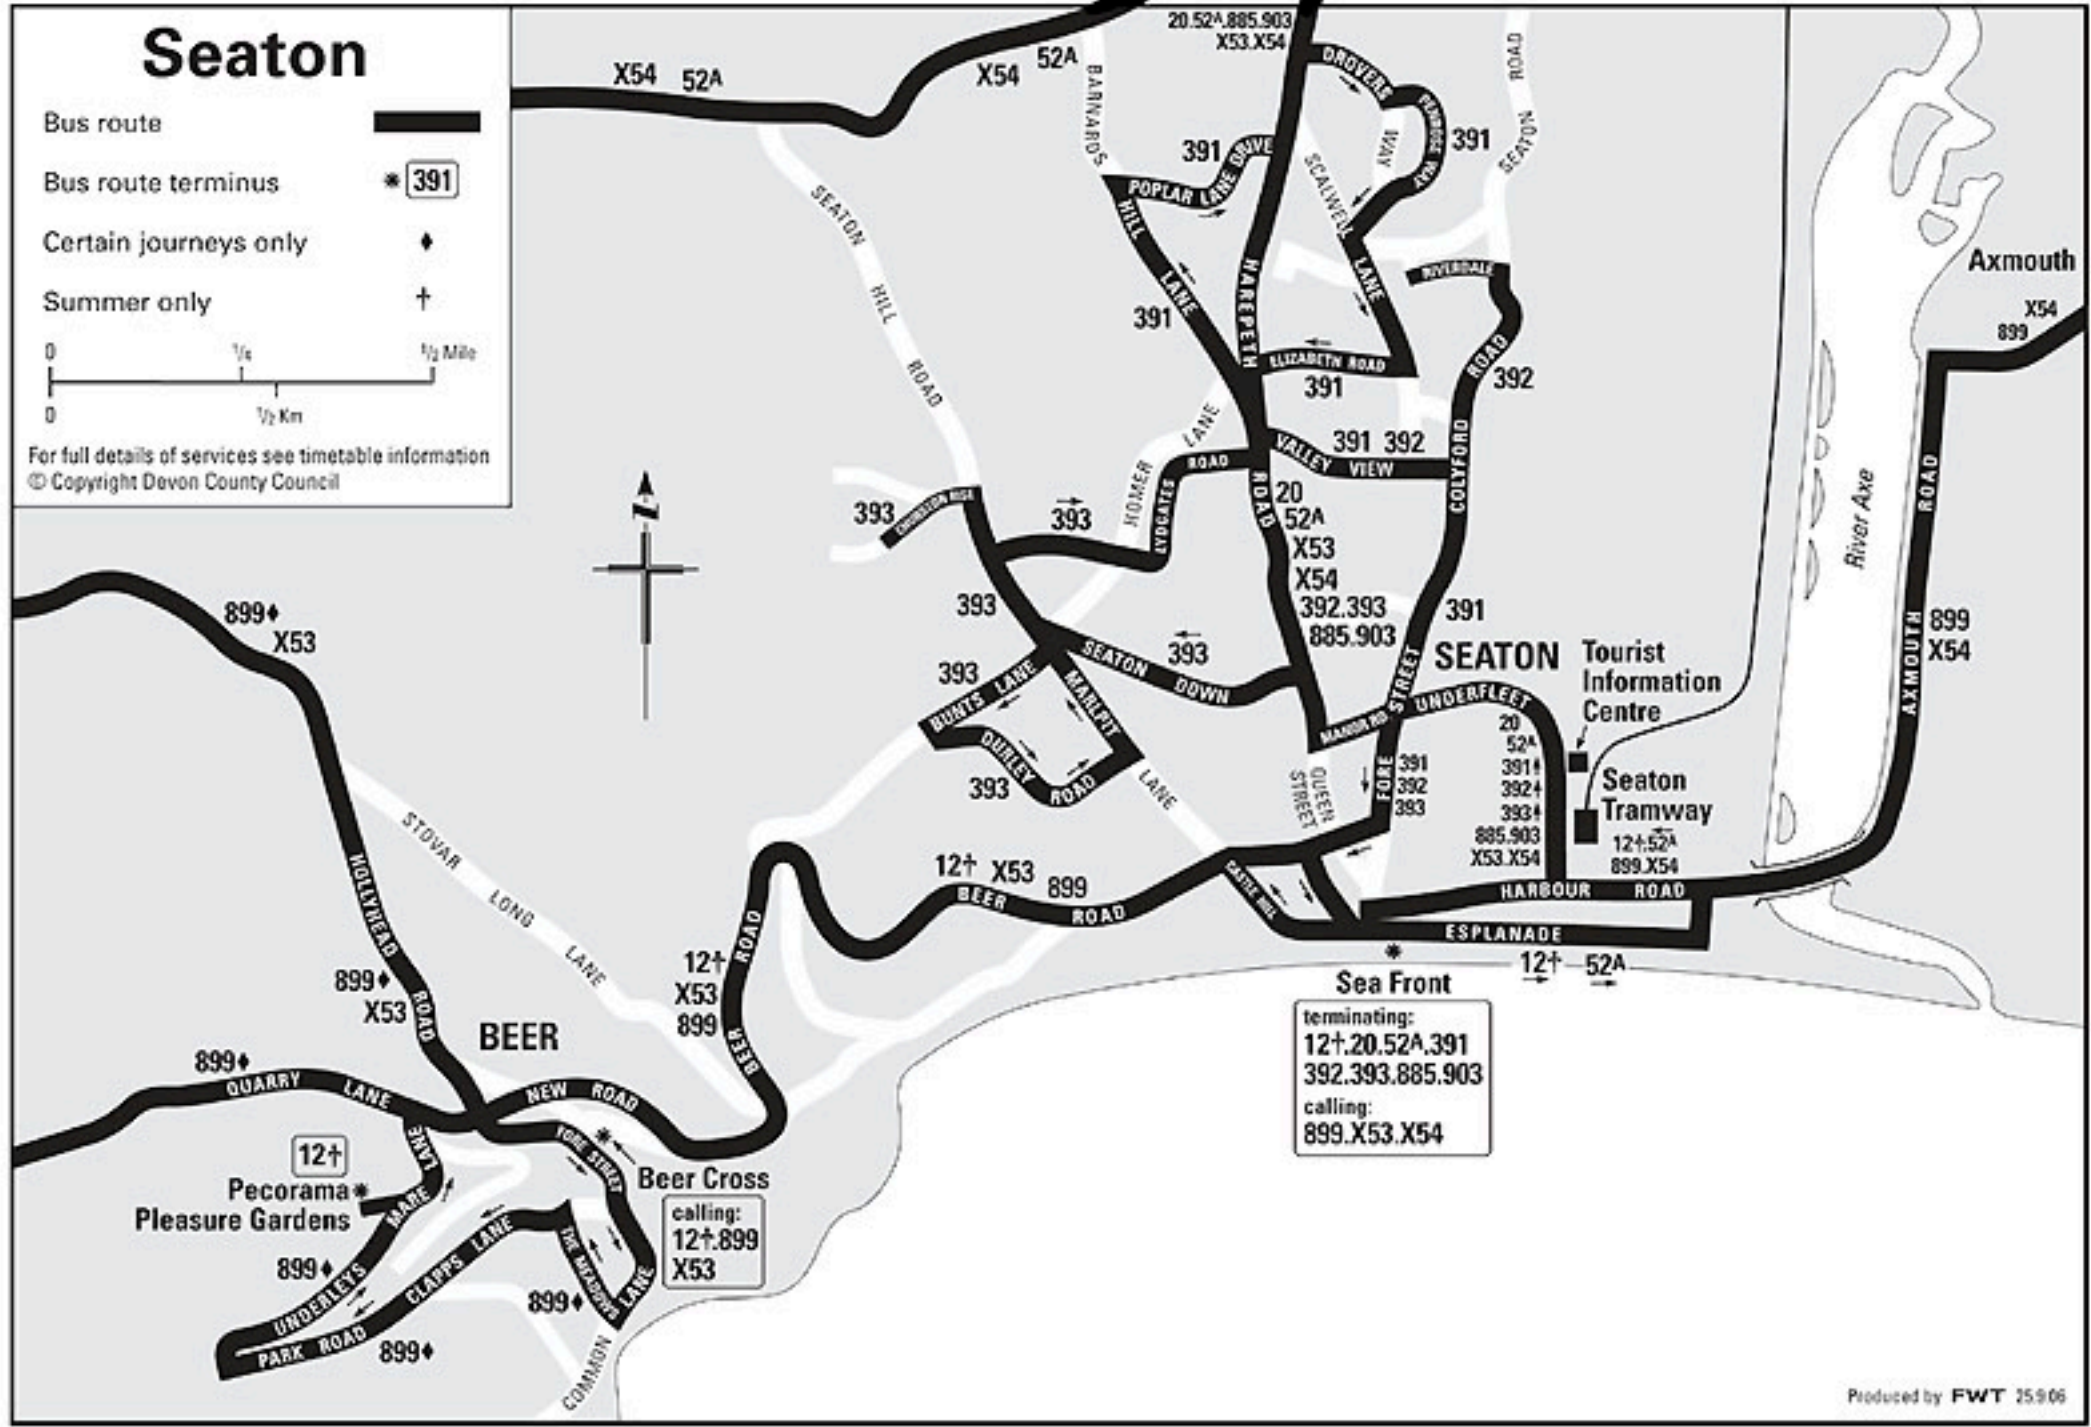

PEACEHAVEN

Seaton

Bus route 

Bus route terminus  **391**

Certain journeys only 

Summer only 

For full details of services see timetable information
 © Copyright Devon County Council

Sea Front
 terminating:
 12†.20.52A.391
 392.393.885.903
 calling:
 899.X53.X54

Beer Cross
 calling:
 12†.899
 X53