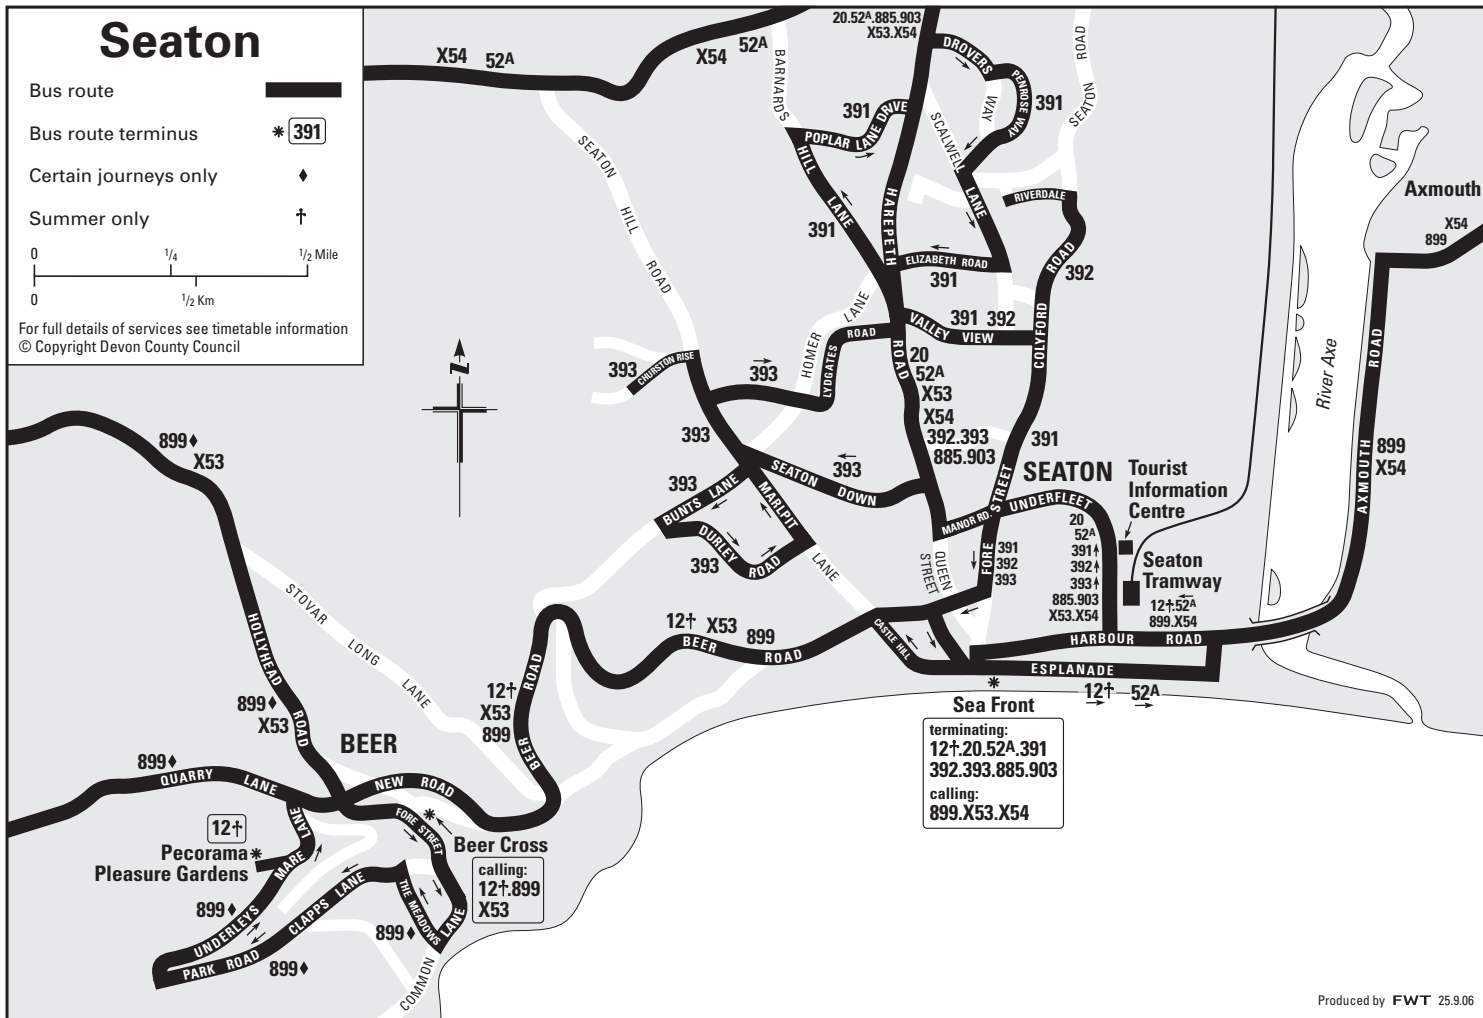

# Seaton

Bus route

Bus route terminus

Certain journeys only

Summer only

For full details of services see timetable information  
© Copyright Devon County Council

**Sea Front**  
 \*terminating:  
 12+ 20.52A.391  
 392.393.885.903  
 calling:  
 899.X53.X54

calling:  
 12+.899  
 X53